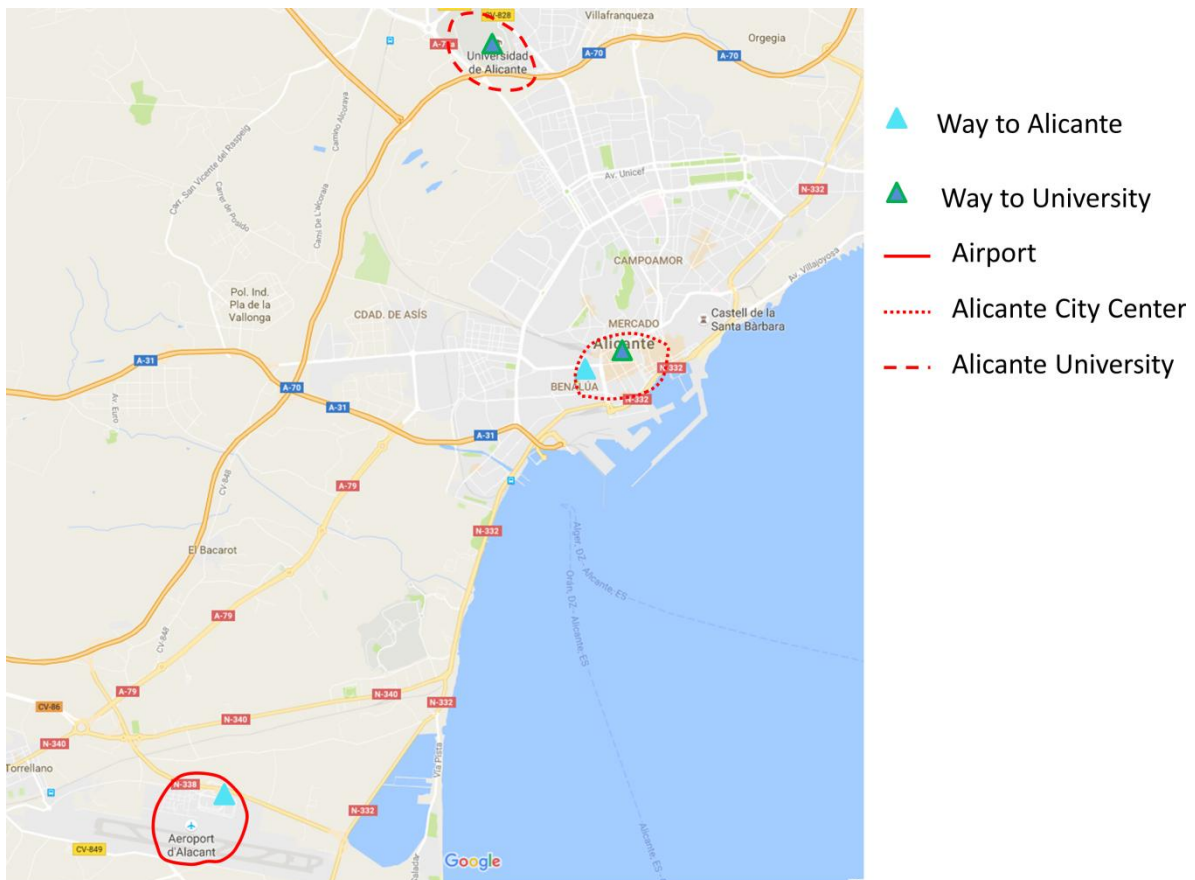

REDUCING GROUNDWATER POLLUTION: GOOD MANAGEMENT PRACTICES OF NUTRIENTS AND WASTES (9-13 JANUARY, 2017)

University of Alicante, Alicante (Spain)

Dear FOWARIM - Partners,

The purpose of this mail is to give you practical information for your travel planning:

1. How to get to Alicante from airport.
2. Accommodation possibilities.
3. How to get to University Campus from Alicante.
4. Meeting point: classroom

1. Airport to Alicante: There are two possibilities

- **Bus:** nº C6 (around 4 €) <http://www.alicante.vectalia.es/linea/linea-c-6alicante-aeropuerto/#lineas_horarios_mapa>
- **Taxi:** (around 20€, *check the meter. Recommendation: ask for a receipt!*)