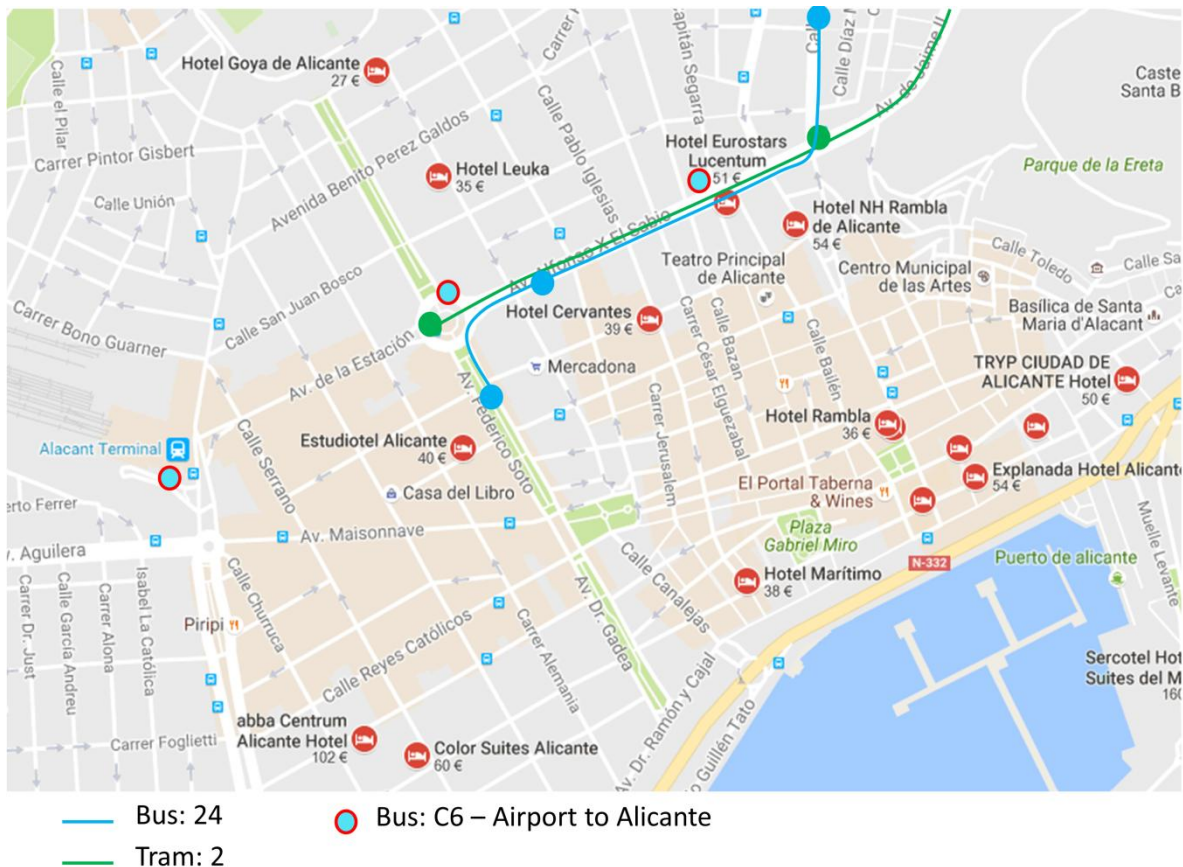

1. How to get to Alicante from airport.
2. Accommodation possibilities.
3. How to get to University Campus from Alicante.
4. Meeting point: classroom

**1. Airport to Alicante: There are two possibilities**

## 3. How to get to Campus from Alicante: Enclosed is a location map and transportation guide (bus and tramway)

### University Campus (Universidad de Alicante - San Vicente del Raspeig)

- **Bus:** nº 24: <http://www.alicante.vectalia.es/linea/linea-24-alicante-autobuses-universidad-de-alicante-san-vicente-del-raspeig/#linea=24>
- **Tram:** nº 2: <http://www.tramalicante.es/page.php>

**Source:** Alicante – Luceros

**Destination:** Universitat

— Bus: 24      ★ Classroom  
— Tram: 2