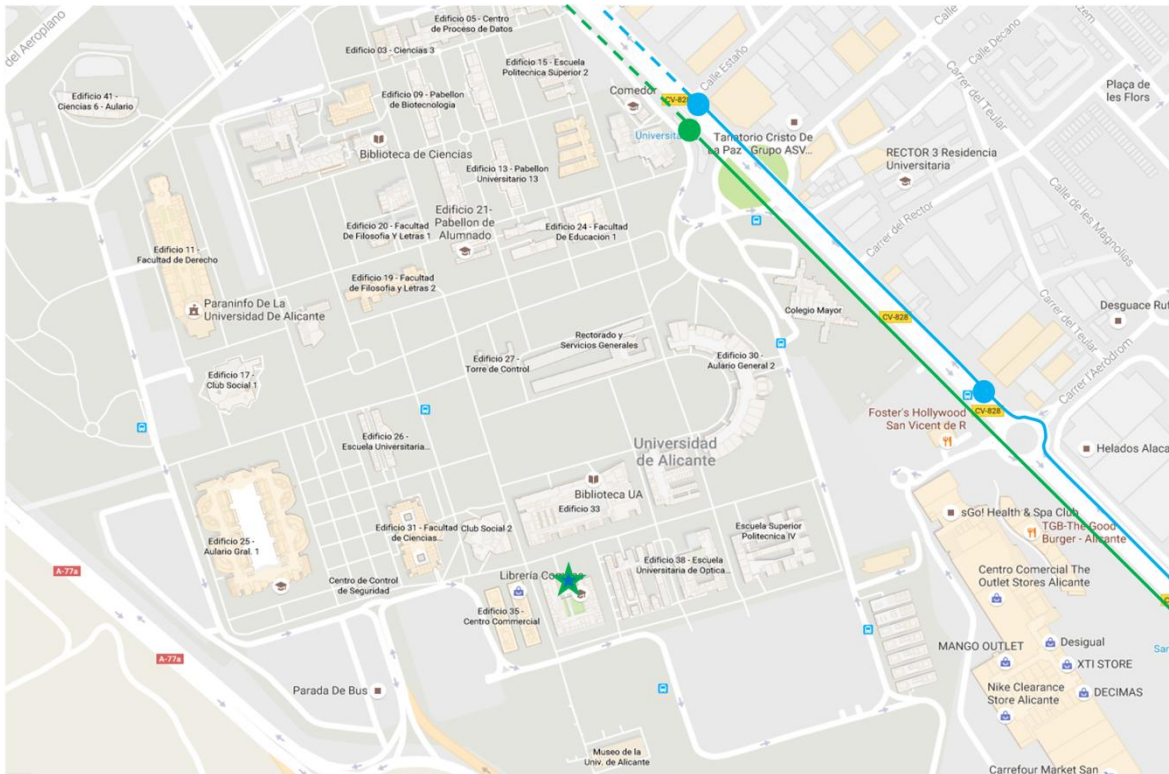

## 3. How to get to Campus from Alicante: Enclosed is a location map and transportation guide (bus and tramway)

**Source:** Alicante – Luceros

**Destination:** Universitat

— Bus: 24      ★ Classroom  
— Tram: 2